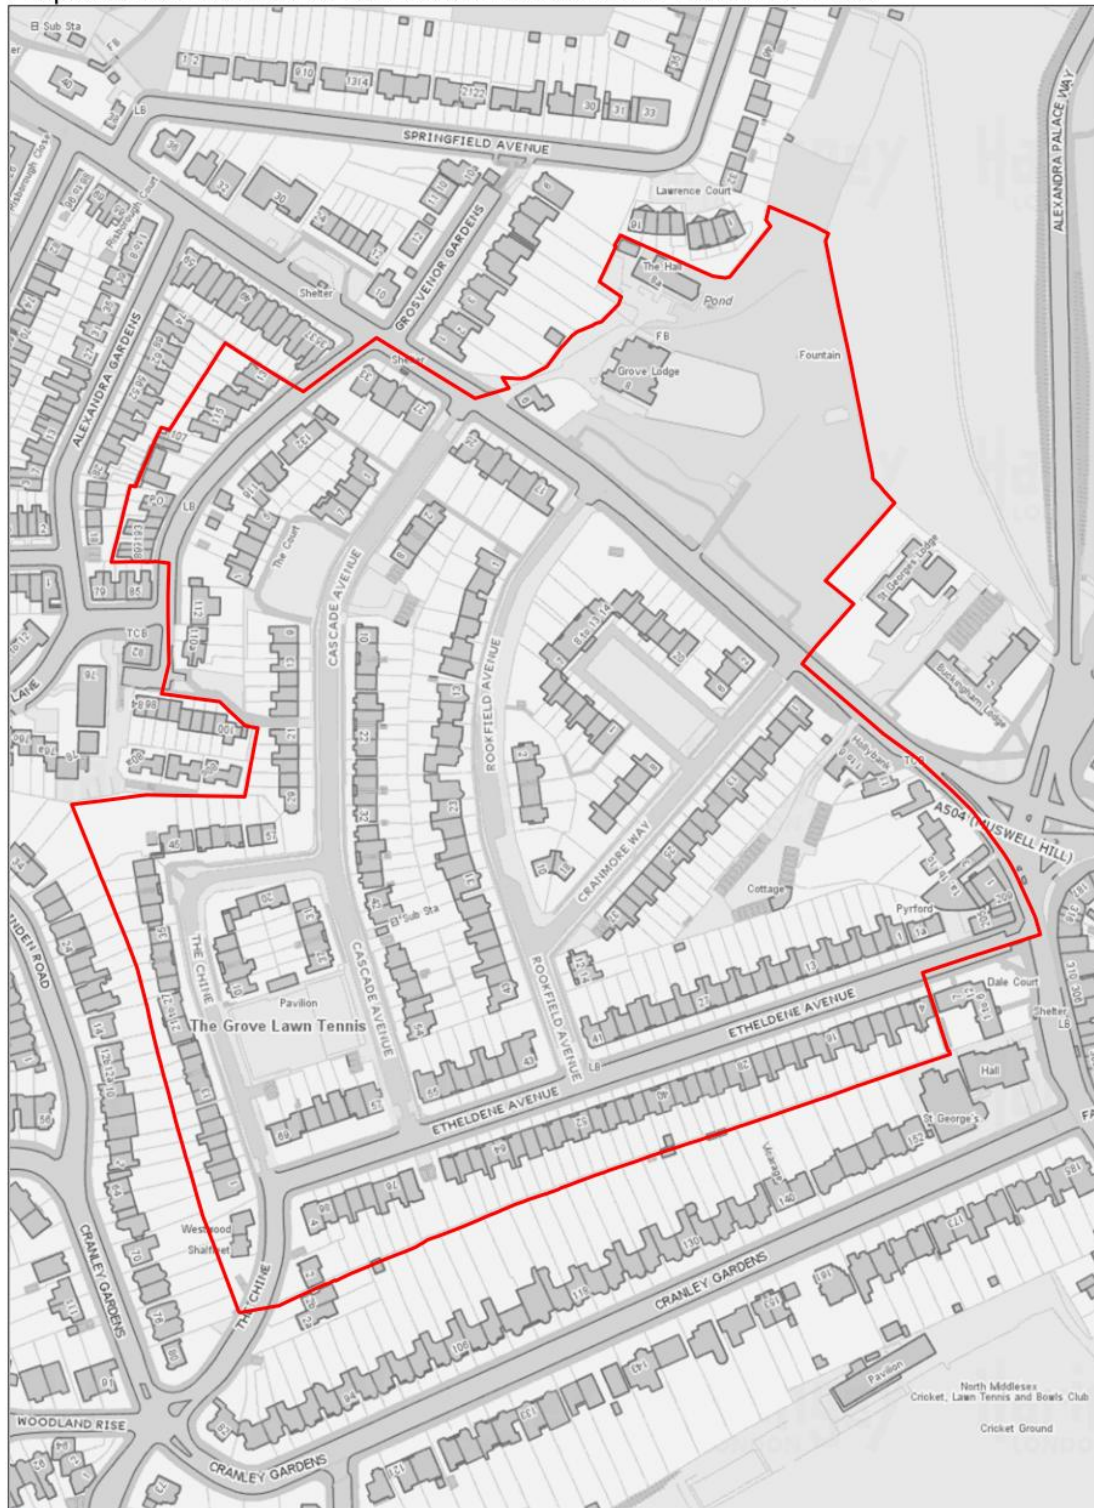

Proposed defined area for new Article 4 Direction for Noel Park

Article 4 Direction Boundary

Produced by Haringey Council. (C) Crown Copyright. All Rights Reserved. 100019199 (2019).

Proposed defined area for new Article 4 Direction for Peabody Cottages

 Article 4 Direction Boundary

Produced by Haringey Council. (C) Crown Copyright. All Rights Reserved. 100019199 (2019).

Proposed defined area for new Article 4 Direction for Rookfield Estate

Article 4 Direction Boundary

Produced by Haringey Council. (C) Crown Copyright. All Rights Reserved. 100019199 (2019).

Proposed defined area for new Article 4 Direction for Tower Gardens

Article 4 Direction Boundary

Produced by Haringey Council. (C) Crown Copyright. All Rights Reserved. 100019199 (2019).